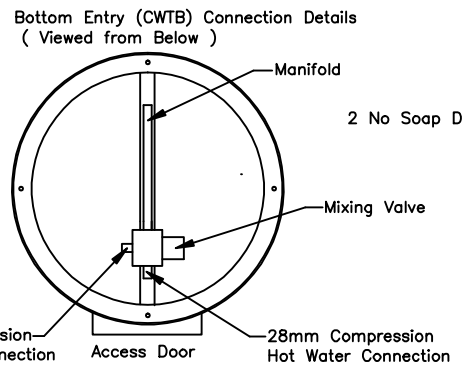

28mm Diameter x 60mm Long Pipe For Cold Water Connection

28mm Diameter x 60mm Long Pipe For Hot Water Connection

Top Entry (CWTT) Connection Details ( Viewed from Above )

Bottom Entry (CWTB) Connection Details ( Viewed from Below )