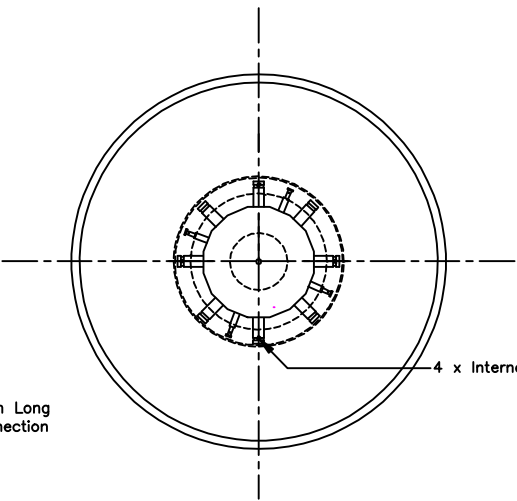

Top Entry (CWTT) Connection Details  
( Viewed from Above )

28mm Diameter x 60mm Long  
Pipe For Cold Water Connection

28mm Diameter x 60mm Long  
Pipe For Hot Water Connection

Bottom Entry (CWTB) Connection Details  
( Viewed from Below )