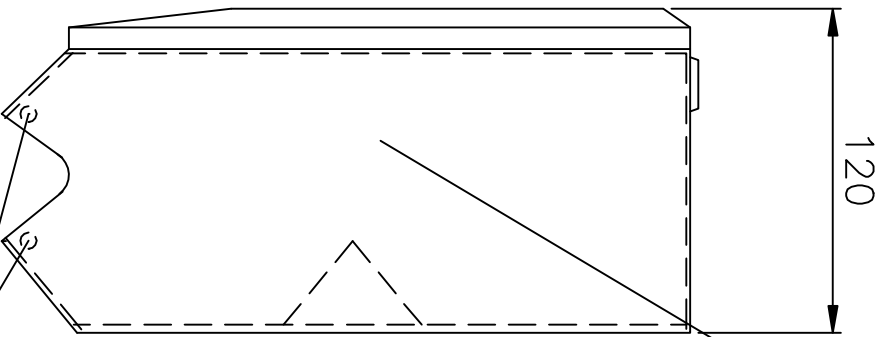

Lock for Front Access

8mm Diameter Holes

Hinged Front Access

Space for Two Toilet Rolls

23

143

Rollers