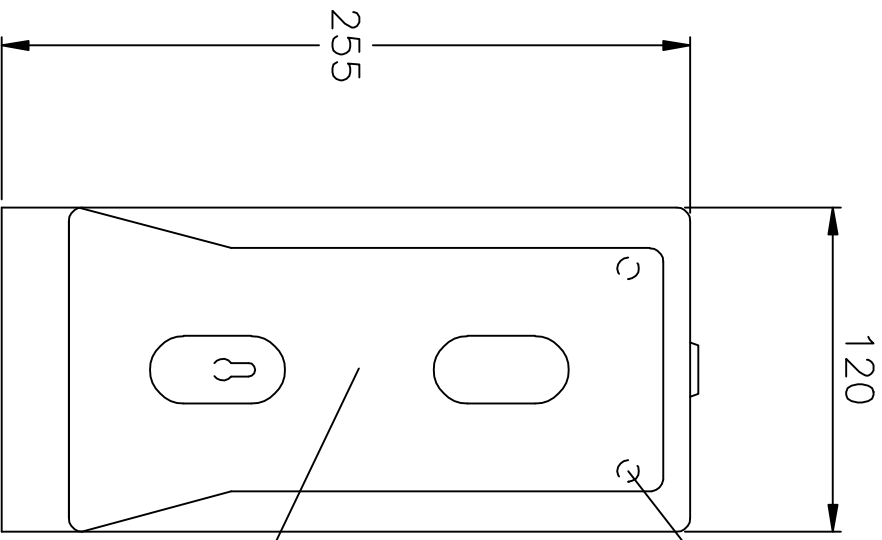

Lock for Front Access

8mm Diameter Holes

Hinged Front Access

Space for Two Toilet Rolls

23

143

Rollers