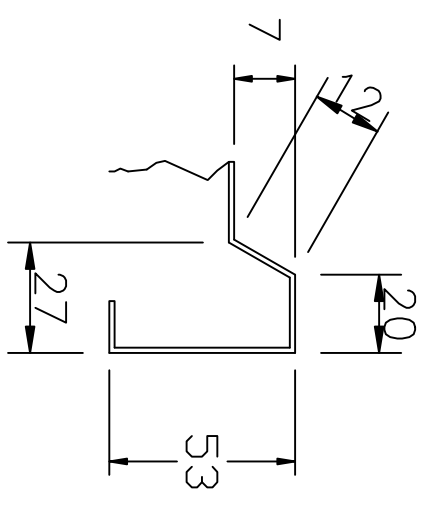

38mm (1 1/2" BSP) Unslotted Waste  
No Overflow or Plug

Anti Drip Edge All Round