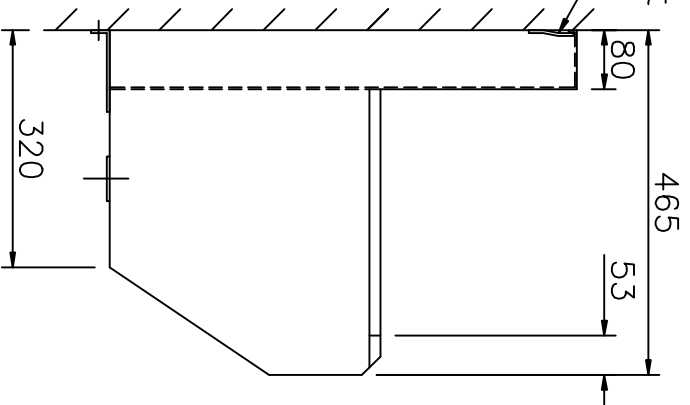

Non Standard Sizes By Request

Wall Bracket

28mm Diameter Tapholes

38mm (1 1/2" BSP) Waste

Wall Brackets