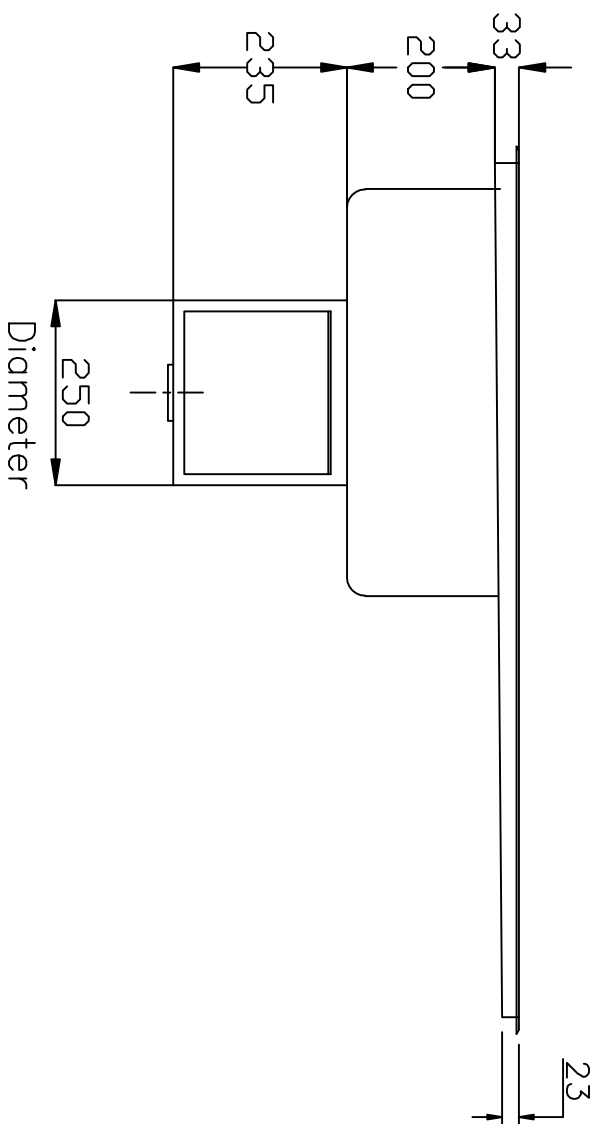

Flange/Rim Detail

Removable Basket

38mm (1 1/2" BSP)  
Unslotted Waste