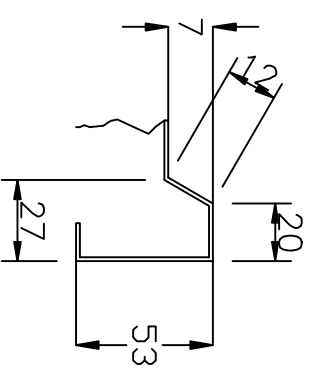

Anti Drip Edge at Sink End

Anti Drip Edge at Drainer End

38mm (1 1/2" BSP)  
Unslotted Waste