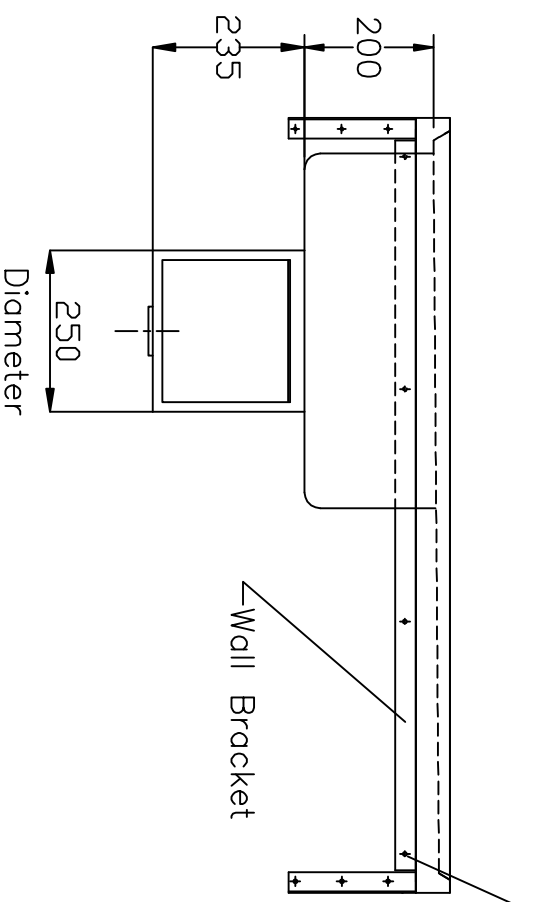

Anti Drip Edge at Sink End

Anti Drip Edge at Drainer End

38mm (1 1/2" BSP)  
Unslotted Waste