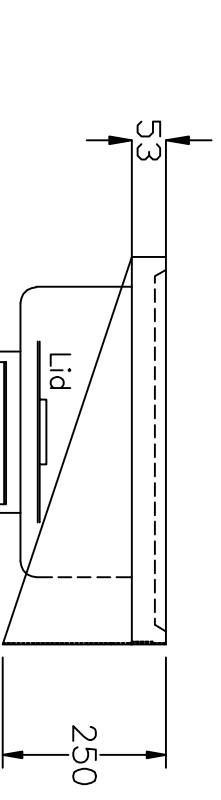

Anti Drip Edge at Sink End

Anti Drip Edge at Drainer End

38mm (1 1/2" BSP)  
Unslotted Waste