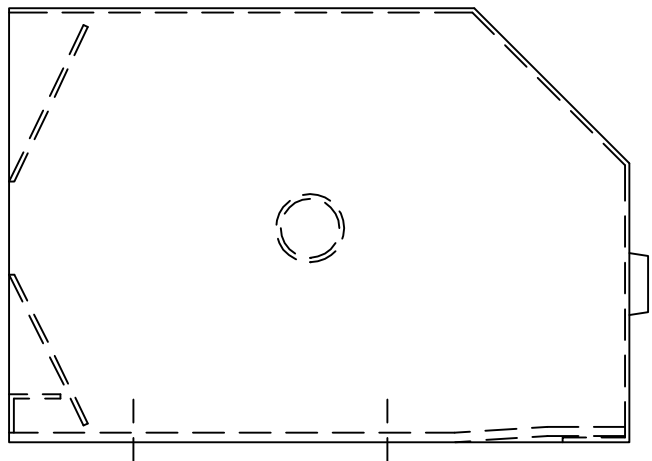

Lock

8mm Diameter Fixing Holes