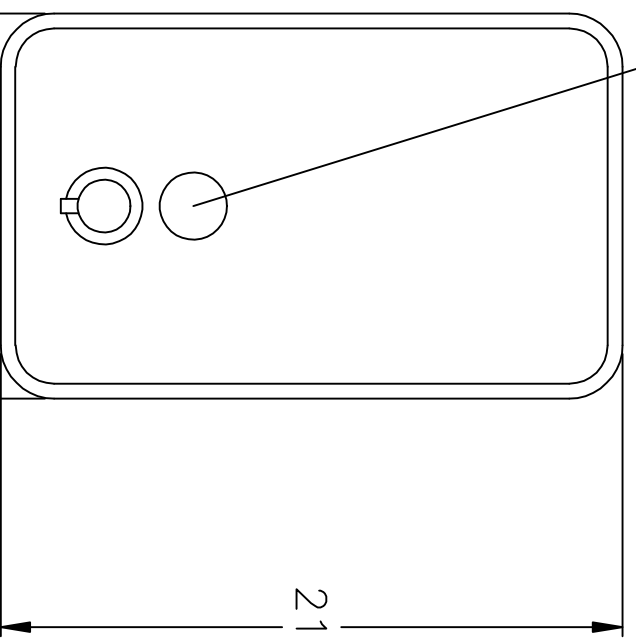

Lockable Soap Reservoir
Access Panel

Dispenser Pushbutton

Contents
View Window

130

210

50

70